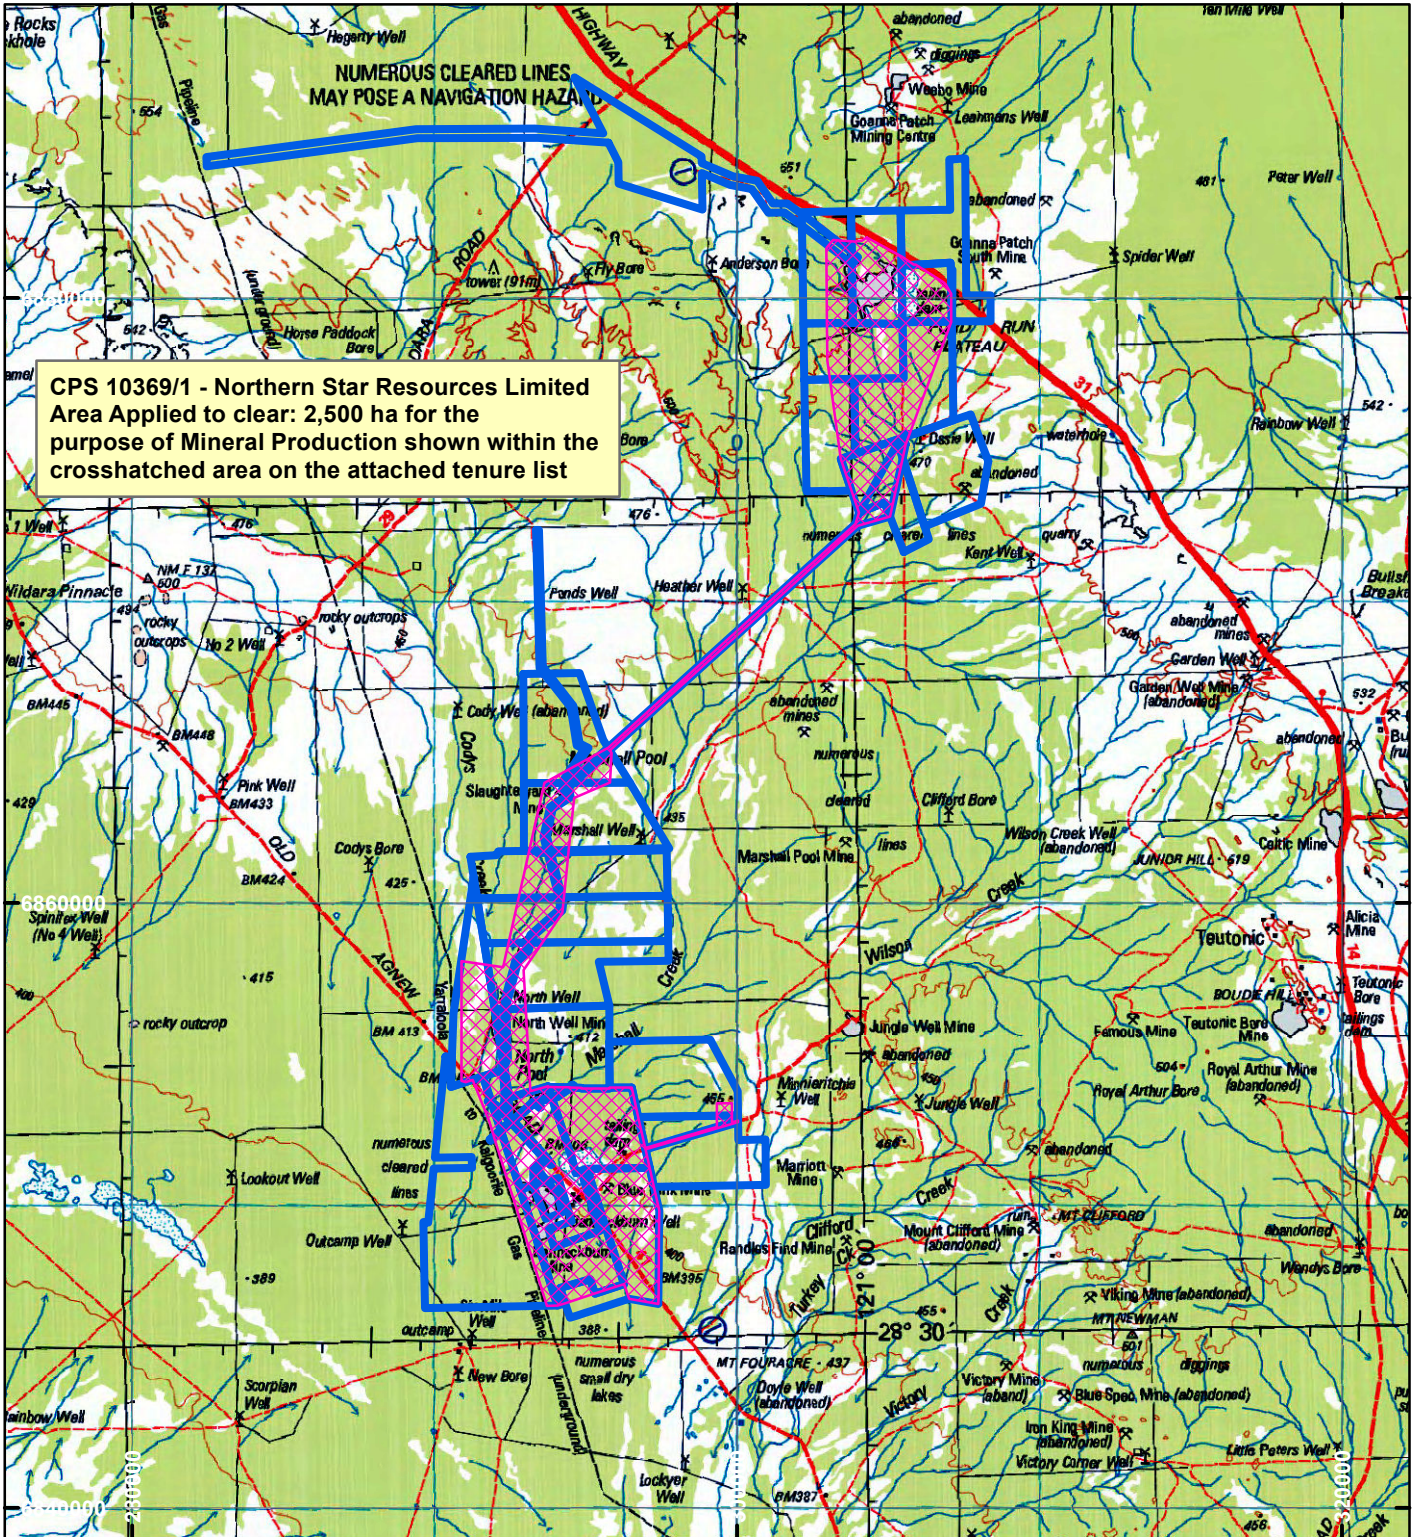

CPS 10369/1 - Northern Star Resources Limited

LEGEND

Clearing Instruments

Mining Tenements

Scale 1:250,000

(Approximate when reproduced at A4)

Geocentric Datum Australia 1994

Note: the data in this map have not been projected. This may result in geometric distortion or measurement inaccuracies.

..... Date

Officer with delegated authority under Section 20 of the Environmental Protection Act 1986

Information derived from this map should be confirmed with the data custodian acknowledged by the agency acronym in the legend.